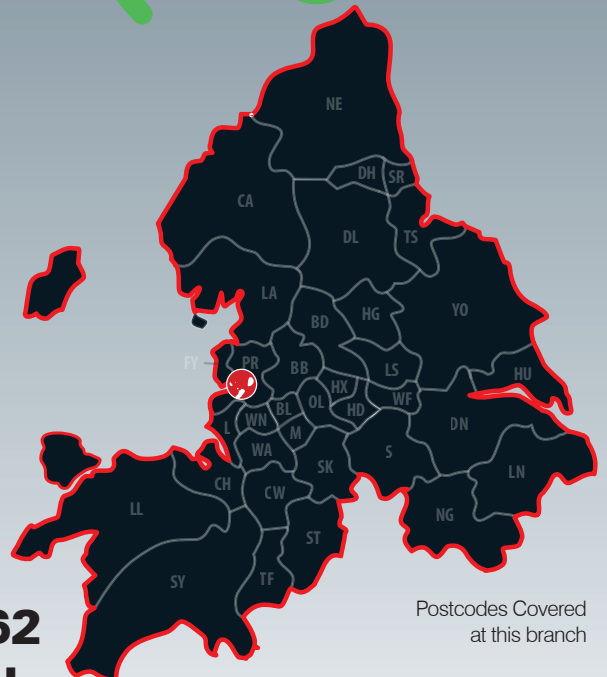

Postcodes Covered
at this branch