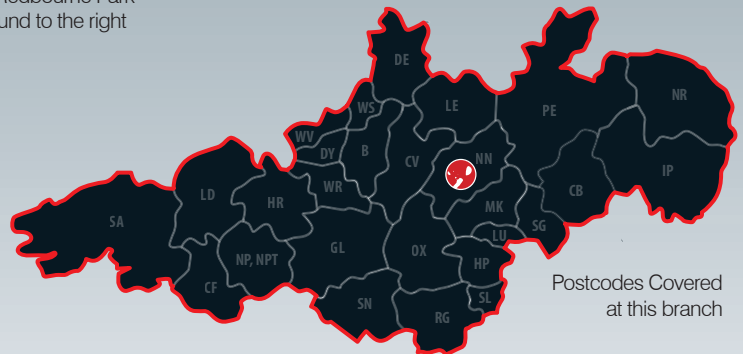

Postcodes Covered
at this branch

Tel: **01604 664 571** Fax: **01604 664559**

email: **northampton@impact-products.co.uk**

www.impact-products.co.uk