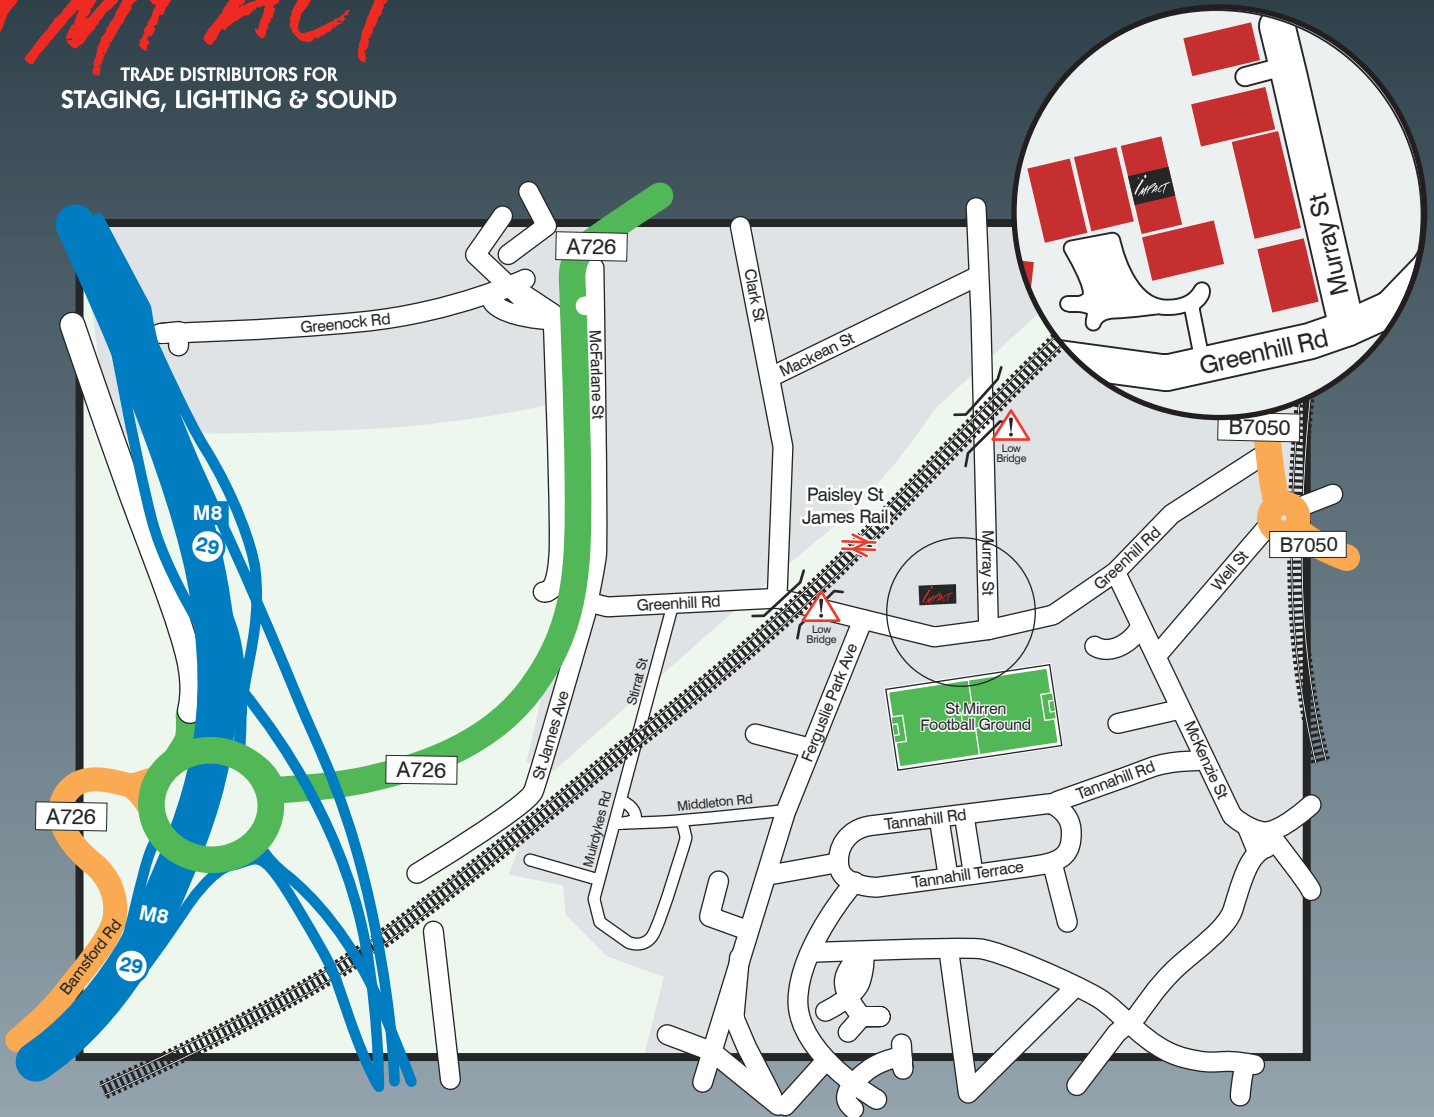

IMPACT

TRADE DISTRIBUTORS FOR
STAGING, LIGHTING & SOUND

Glasgow branch

Directions

From M8

- Leave the M8 at Junction 29
- Follow signs for Paisley (along A726 Greenock Road)
- Turn right into McFarlane Street (follow signs for Football Coaches)
- Then first left into Greenhill Road
- Under Railway Line (low bridge)

Unit 13
Greenhill Industrial Estate
Greenhill Road
Paisley
PA3 1RQ

Opening Times

Monday	0800 - 1730
Tuesday	0800 - 1730
Wednesday	0800 - 1730
Thursday	0800 - 1730
Friday	0800 - 1700
Saturday	closed
Sunday	closed